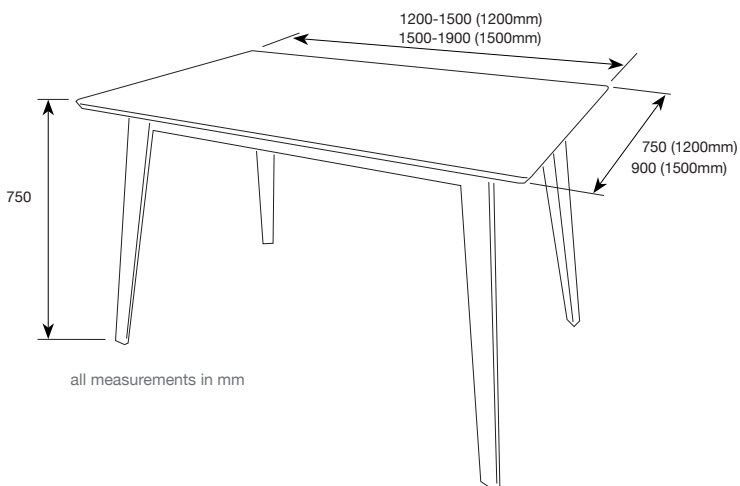

Emillion

DINING TABLE

Solid Beech
Wood

Available in
two extension
sizes
1200-1500mm
1500-1900mm

Available in three
timber finishes:
Natural Oak

Natural White

Rustic Brown

TUBEWORKS
FURNITURE