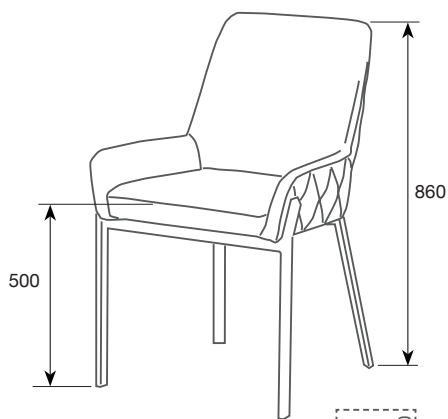

Everett

DINING CHAIR

Padded fabric seat.

Cross stitch detail

Black powder coated metal legs.

VARIANTS:

Grey Fabric

Charcoal Fabric

all measurements in mm

TUBEWORKS
FURNITURE

INNOVATION WITH AN EMPHASIS ON CHOICE